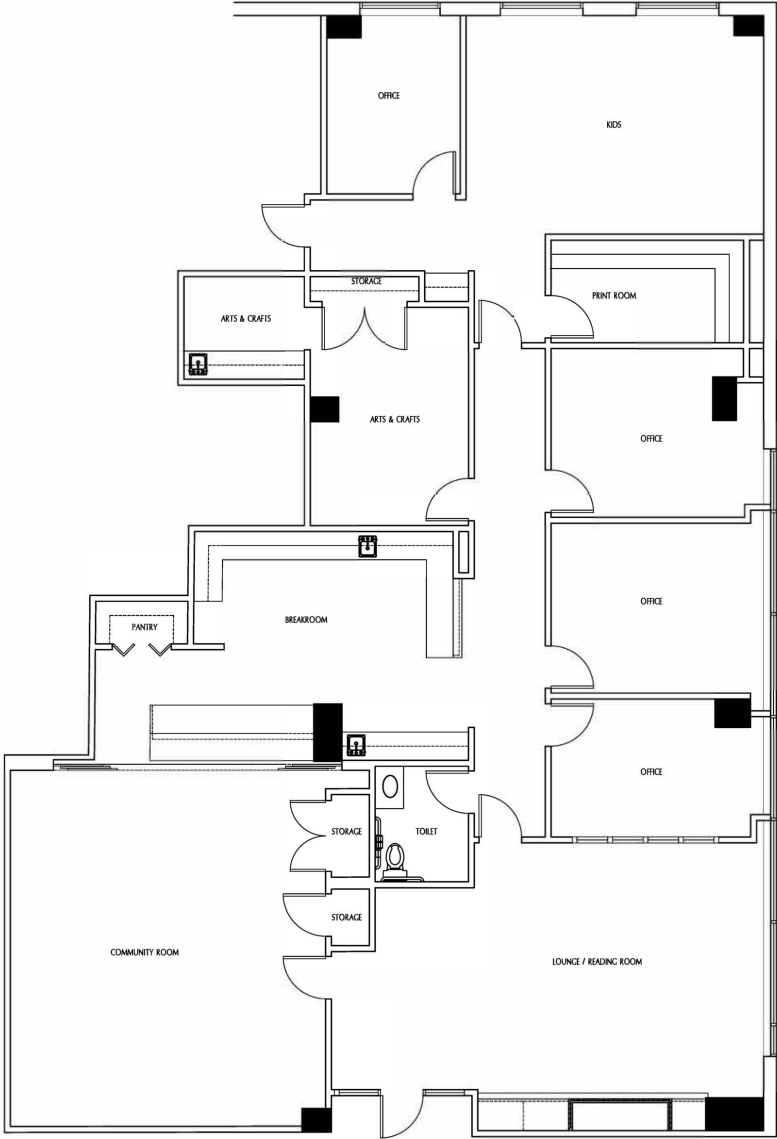

SUITE 120 | 4,503 RSF

MATT YOUNG
Regional Director, Leasing
469.822.7743
myoung@welltower.com